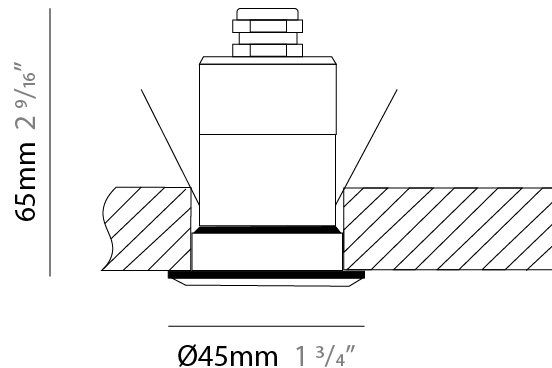

GENERAL

Series: Nano
Subseries: Nano Round
Brand: Platek
Division: Exterior
Mounting Type: Recessed
Mounting Location: Ceiling
Subcategory: Downlight

PHYSICAL

Shape: Round
Diameter (mm): 45
Diameter (in): 1 3/4
Height (mm): 65
Height (in): 2 9/16
Ceiling Thickness (mm): 10 - 20
Ceiling Thickness (in): 3/8 - 13/16
Light Distribution: Downlight
Diffuser: Clear tempered glass
Fixture Finish: SST
Fixture Material: Stainless Steel AISI 316L
Cut-out Measurements: 37mm / 1 7/16" diameter

ELECTRICAL

Lamp Type: LED
Total Output Wattage (W): 2
Dimming: Non-Dimming / Phase Dimming (120Vac only) / 0-10V Dimming
Driver Included: No
Driver Location: Remote
Driver Type: Constant Current - 120 / 277Vac
Driver Class: Class 2
Input Voltage (V): 120 - 277
Constant Current (MA): 700

LED

Number of LEDs: 1
Color Temperature (°K): 2700 / 3000 / 4000
Max. Delivered Lumen (lm): 155 - 175 / 160 - 180
Nominal Lumen (lm): 250 / 260
CRI: >80 CRI
Lamp Life (hrs): 60000

OPTICAL

Optic°: 14 / 26 / 33

RATINGS AND CERTIFICATIONS

Certified By: Certified for North American Standards
IP rating: IP68
IK Rating: IK07
Bug Rating: B0 U0 G0
Marine Grade: Stainless Steel AISI 316L
Upon Request: Higher Maximum Ambient Temperature

PROJECT
TYPE
SPECIFIER
QUANTITY
DATE