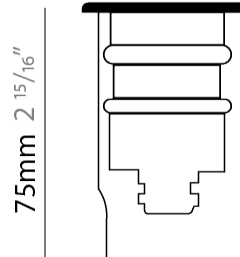

GENERAL

Series: Nano
 Subseries: Nano Round
 Brand: Platek
 Division: Exterior
 Mounting Type: Recessed
 Mounting Location: In-Ground
 Subcategory: Walk Over

PHYSICAL

Shape: Round
 Diameter (mm): 45
 Diameter (in): 1 3/4
 Height (mm): 75
 Height (in): 2 15/16
 Light Distribution: Direct
 Weight (kg): 0.4
 Weight (lbs): 0.88
 Load Resistance (kg): 500
 Load Resistance (lbs): 1102
 Installation Requirement: Installation in sleeve set in concrete with a 20-30 cm gravel drain bed
 Diffuser: Clear tempered glass
 Fixture Finish: SST
 Fixture Material: Stainless Steel AISI 316L
 Cable Details: Supplied with 1 power cable 0.5m in length

45mm 1 3/4"

45mm 1 3/4"

21mm 0 13/16"

21mm 0 13/16"

75mm 2 15/16"

200mm 7 7/8"

E9I124-

PROJECT

GENERAL

Series: Nano
 Subseries: Nano Round
 Brand: Platek
 Division: Exterior
 Mounting Type: Recessed
 Mounting Location: Ceiling
 Subcategory: Downlight

PHYSICAL

Shape: Round
 Diameter (mm): 45
 Diameter (in): 1 3/4
 Height (mm): 65
 Height (in): 2 9/16
 Ceiling Thickness (mm): 10 - 20
 Ceiling Thickness (in): 3/8 - 13/16
 Light Distribution: Downlight
 Diffuser: Clear tempered glass
 Fixture Finish: SST
 Fixture Material: Stainless Steel AISI 316L
 Cut-out Measurements: 37mm / 1 7/16" diameter